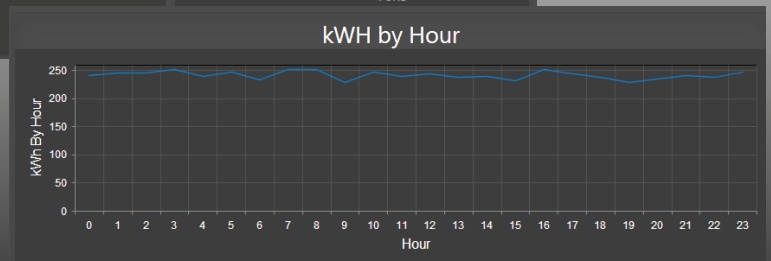

Features/Benefits

- Remote reporting and monitoring.
- No PC required.
- No databases to manage.
- 1 plant or 100's of locations with multiple plants
- Any type of Internet connection. (Cellular data service plans available.)
- Smart phone and tables supported. (iOS, Android, Windows)
- In partnership with Weigh Shark Belt Scales
- Electrical Power Meters
- Haul Truck using RFID
- Virtually unlimited number of plants