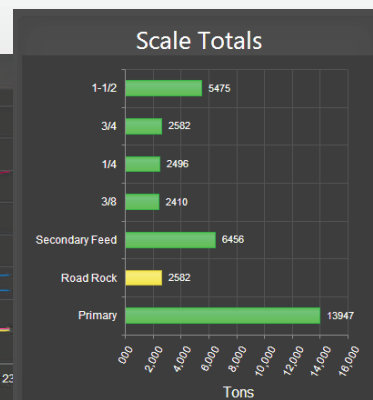

Features/Benefits

- Remote reporting and monitoring.
- No PC required.
- No databases to manage.
- 1 plant or 100's of locations with multiple plants
- Any type of Internet connection. (Cellular data service plans available.)
- Smart phone and tables supported. (iOS, Android, Windows)
- In partnership with Weigh Shark Belt Scales
- Electrical Power Meters
- Haul Truck using RFID
- Virtually unlimited number of plants