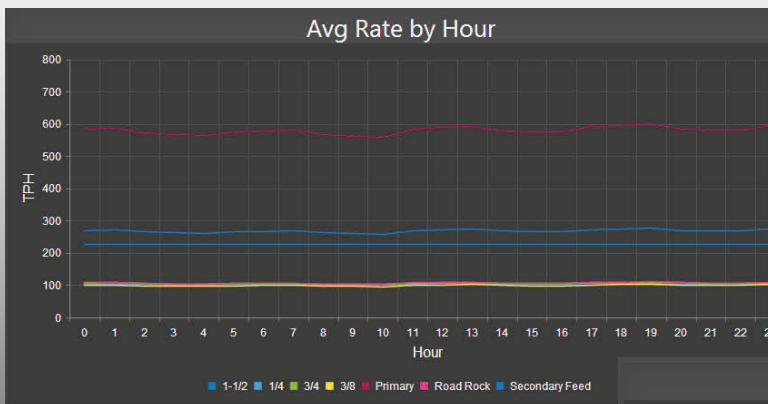

Features/Benefits

- Remote reporting and monitoring.
- No PC required.
- No databases to manage.
- 1 plant or 100's of locations with multiple plants
- Any type of Internet connection. (Cellular data service plans available.)
- Smart phone and tables supported. (iOS, Android, Windows)
- In partnership with Weigh Shark Belt Scales
- Electrical Power Meters
- Haul Truck using RFID
- Virtually unlimited number of plants